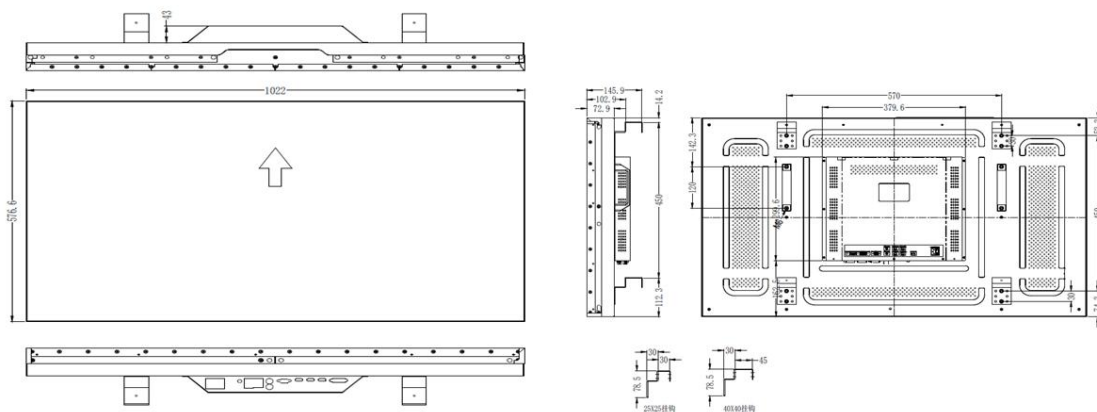

YODA LCD Video Wall Series SPEC

1. SPEC

LCD	SIZE	46 inch	49 inch
	MODEL	Y46LVW-P01	Y49LVW-P01
	LCM BRAND	BOE	BOE
	LCM TYPE	a-siTFT-LCD	a-siTFT-LCD
	BACKLIGHT	LED	LED
	ASPECT RATIO	16 : 9	16 : 9
	RESOLUTION	1920X1080	1920X1080
	CONTRAST	1400:1	1400:1
	FRAQUENCY	60Hz	60Hz
	BRIGHTNESS (LOW MODEL/ HIGH MODEL)	500 nit/800 nit	500 nit/800 nit
	PIXEL PITCH	0.56×0.56 (mm)	0.56×0.56 (mm)
	DISPLAY COLORS	16.7M(8bits-true)	16.7M(8bits-true)
	COLOR GAMUT	72%	72%
	VIEWING ANGLE	89/89/89/89	89/89/89/89
	RESPONSE TIME	8ms	8ms
	ACTIVE AREAR	1018.08× 572.67 (mm)	1074.10× 604.26 (mm)
BEZEL GAP	3.5mm	3.5mm	
LIFE TIME	30kH	30kH	
POWER	POWER SUPPLY	AC 100~240V,50/60Hz	AC 100~240V,50/60Hz
	POWER CONSUMPTION (LOW MODEL/HIGH MODEL)	130W/170W	140W/180W

DIMENSION	(mm)	1022× 576.6×102.9	1078.3×608.4×97.3
OPERATING ENVIRONMENT	OPERATING TEMPERATURE	0°C ~ 50°C	0°C ~ 50°C
	OPERATING HUMIDITY	10% ~ 80%	10% ~ 80%
INTERFACE	INPUT	HDMI/DVI/VGA/CVBS	

LCD	SIZE	55 inch	55 inch
	MODEL	Y55LVW-P01	Y55LVW-P02
	LCM BRAND	BOE	BOE
	LCM TYPE	a-siTFT-LCD	a-siTFT-LCD
	BACKLIGHT	LED	LED
	ASPECT RATIO	16 : 9	16 : 9
	RESOLUTION	1920X1080	1920X1080
	CONTRAST	1400:1	1400:1
	FRAQUENCY	60Hz	60Hz
	BRIGHTNESS (LOW MODEL/HIGH MODEL)	500 nit/800 nit	500 nit/800 nit
	PIXEL PITCH	0.63×0.63(mm)	0.63×0.63 (mm)
	DISPLAY COLORS	16.7M(8bits-true)	16.7M(8bits-true)
	COLOR GAMUT	72%	72%
	VIEWING ANGLE	89/89/89/89	89/89/89/89
	RESPONSE TIME	8ms	8ms
	ACTIVE AREAR	1209.6×680.4 (mm)	1209.6× 680.4 (mm)
BEZEL GAP	3.5mm	0.88mm	

	LIFE TIME	30kH	30kH
POWER	POWER SUPPLY	AC 100~240V,50/60Hz	AC 100~240V,50/60Hz
	POWER CONSUMPTION (LOW MODEL/HIGH MODEL)	185W/220W	185W/220W
DIMENSION	(mm)	1213.7×684.5×100	1211× 681.8×99.2
OPERATING ENVIRONMENT	OPERATING TEMPERATURE	0°C ~ 50°C	0°C ~ 50°C
	OPERATING HUMIDITY	10% ~ 80%	10% ~ 80%
INTERFACE	INPUT	HDMI/DVI/VGA/CVBS	

2. Dimension

2.1 46 inch (3.5mm bezel gap) dimension

2.2 49 inch (3.5mm bezel gap) dimension

2.3 55 inch (3.5mm bezel gap) dimension

2.4 55 inch (0.88mm bezel gap) dimension