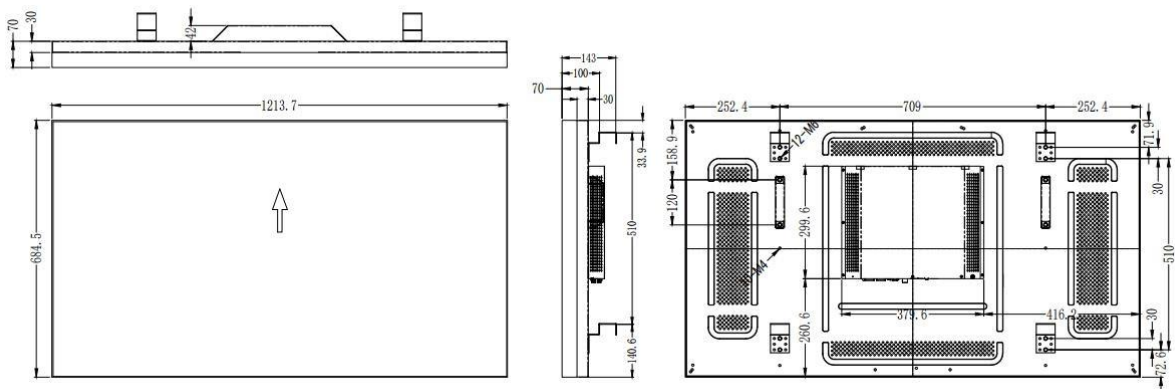

	LIFE TIME	30kH	30kH
POWER	POWER SUPPLY	AC 100~240V,50/60Hz	AC 100~240V,50/60Hz
	POWER CONSUMPTION (LOW MODEL/HIGH MODEL)	185W/220W	185W/220W
DIMENSION	(mm)	1213.7×684.5×100	1211× 681.8×99.2
OPERATING ENVIRONMENT	OPERATING TEMPERATURE	0°C ~ 50°C	0°C ~ 50°C
	OPERATING HUMIDITY	10% ~ 80%	10% ~ 80%
INTERFACE	INPUT	HDMI/DVI/VGA/CVBS	

2. Dimension

2.1 46 inch (3.5mm bezel gap) dimension

2.2 49 inch (3.5mm bezel gap) dimension

2.3 55 inch (3.5mm bezel gap) dimension

2.4 55 inch (0.88mm bezel gap) dimension