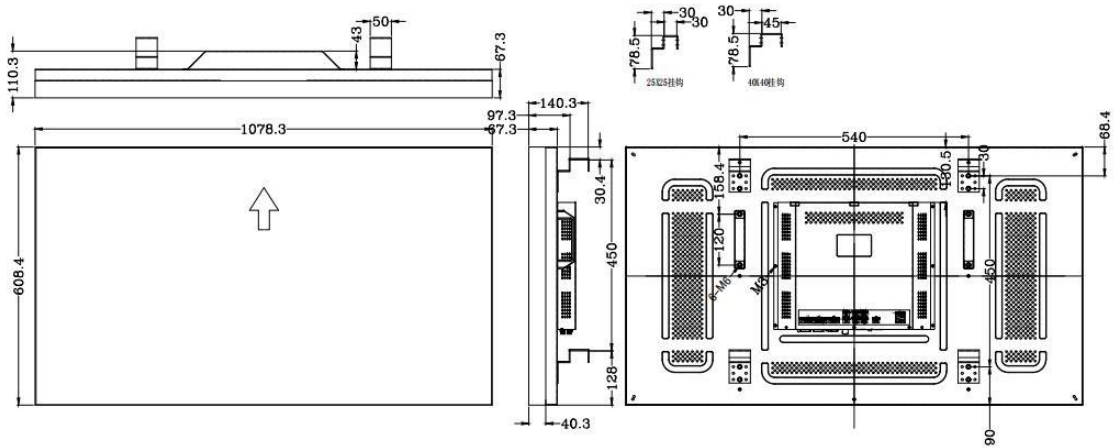

YODA LCD Video Wall Series SPEC

1. SPEC

LCD	SIZE	46 inch	49 inch
	MODEL	Y46LVW-P01	Y49LVW-P01
	LCM BRAND	BOE	BOE
	LCM TYPE	a-siTFT-LCD	a-siTFT-LCD
	BACKLIGHT	LED	LED
	ASPECT RATIO	16 : 9	16 : 9
	RESOLUTION	1920X1080	1920X1080
	CONTRAST	1400:1	1400:1
	FRAQUENCY	60Hz	60Hz
	BRIGHTNESS (LOW MODEL/ HIGH MODEL)	500 nit/800 nit	500 nit/800 nit
	PIXEL PITCH	0.56×0.56 (mm)	0.56×0.56 (mm)
	DISPLAY COLORS	16.7M(8bits-true)	16.7M(8bits-true)
	COLOR GAMUT	72%	72%
	VIEWING ANGLE	89/89/89/89	89/89/89/89
	RESPONSE TIME	8ms	8ms
	ACTIVE AREAR	1018.08× 572.67 (mm)	1074.10× 604.26 (mm)
BEZEL GAP	3.5mm	3.5mm	
LIFE TIME	30kH	30kH	
POWER	POWER SUPPLY	AC 100~240V,50/60Hz	AC 100~240V,50/60Hz
	POWER CONSUMPTION (LOW MODEL/HIGH MODEL)	130W/170W	140W/180W

DIMENSION	(mm)	1022× 576.6×102.9	1078.3×608.4×97.3
OPERATING ENVIRONMENT	OPERATING TEMPERATURE	0°C ~ 50°C	0°C ~ 50°C
	OPERATING HUMIDITY	10% ~ 80%	10% ~ 80%
INTERFACE	INPUT	HDMI/DVI/VGA/CVBS	

LCD	SIZE	55 inch	55 inch
	MODEL	Y55LVW-P01	Y55LVW-P02
	LCM BRAND	BOE	BOE
	LCM TYPE	a-siTFT-LCD	a-siTFT-LCD
	BACKLIGHT	LED	LED
	ASPECT RATIO	16 : 9	16 : 9
	RESOLUTION	1920X1080	1920X1080
	CONTRAST	1400:1	1400:1
	FRAQUENCY	60Hz	60Hz
	BRIGHTNESS (LOW MODEL/HIGH MODEL)	500 nit/800 nit	500 nit/800 nit
	PIXEL PITCH	0.63×0.63(mm)	0.63×0.63 (mm)
	DISPLAY COLORS	16.7M(8bits-true)	16.7M(8bits-true)
	COLOR GAMUT	72%	72%
	VIEWING ANGLE	89/89/89/89	89/89/89/89
	RESPONSE TIME	8ms	8ms
	ACTIVE AREAR	1209.6×680.4 (mm)	1209.6× 680.4 (mm)
BEZEL GAP	3.5mm	0.88mm	

	LIFE TIME	30kH	30kH
POWER	POWER SUPPLY	AC 100~240V,50/60Hz	AC 100~240V,50/60Hz
	POWER CONSUMPTION (LOW MODEL/HIGH MODEL)	185W/220W	185W/220W
DIMENSION	(mm)	1213.7×684.5×100	1211× 681.8×99.2
OPERATING ENVIRONMENT	OPERATING TEMPERATURE	0°C ~ 50°C	0°C ~ 50°C
	OPERATING HUMIDITY	10% ~ 80%	10% ~ 80%
INTERFACE	INPUT	HDMI/DVI/VGA/CVBS	

2. Dimension

2.1 46 inch (3.5mm bezel gap) dimension

2.2 49 inch (3.5mm bezel gap) dimension

2.3 55 inch (3.5mm bezel gap) dimension

2.4 55 inch (0.88mm bezel gap) dimension