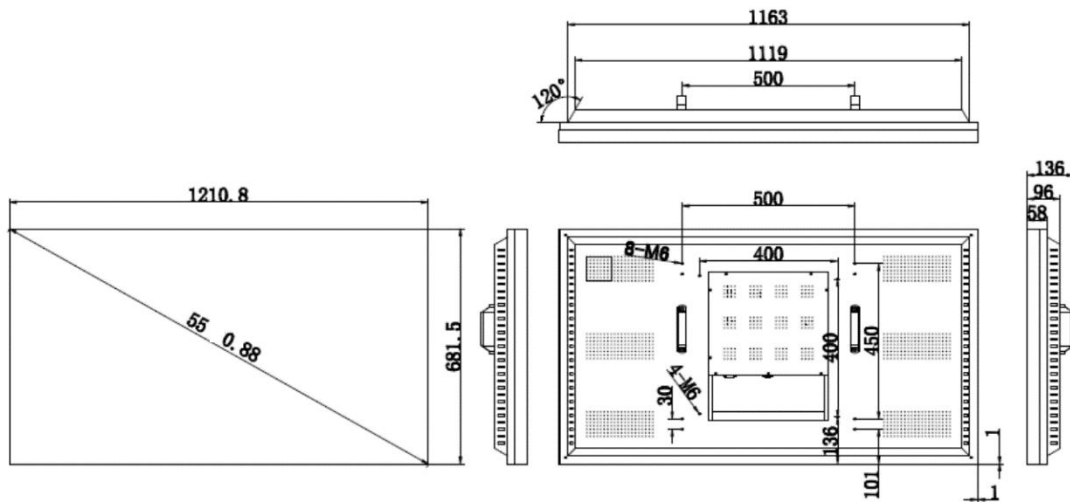

DIMENSION	(mm)	1078.34× 608.36×92.7	1213.6×684.3×94.4
OPERATING ENVIRONMENT	OPERATING TEMPERATURE	0°C ~ 50°C	0°C ~ 50°C
	OPERATING HUMIDITY	10% ~ 80%	10% ~ 80%
INTERFACE	INPUT	HDMI/DVI/VGA/CVBS/DP	
	OUTPUT	DP	

POWER	POWER SUPPLY	AC 100~240V,50/60Hz	AC 100~240V,50/60Hz
	POWER CONSUMPTION (LOW MODEL/HIGH MODEL)	185W/220W	230W
DIMENSION	(mm)	1210.8× 681.5×96	1432.58×807.62×115.1
OPERATING ENVIRONMENT	OPERATING TEMPERATURE	0°C ~ 50°C	0°C ~ 50°C
	OPERATING HUMIDITY	10% ~ 80%	10% ~ 80%
INTERFACE	INPUT	HDMI/DVI/VGA/CVBS/DP	
	OUTPUT	DP	

2. Dimension

2.1 49 inch dimension

2.2 55 inch (3.5mm bezel gap) dimension

2.3 55 inch (0.88mm bezel gap) dimension

2.4 65 inch dimension