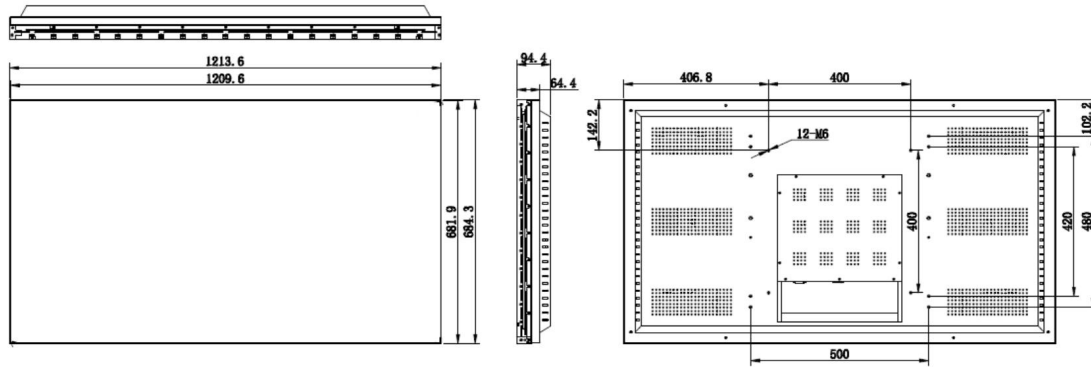

DIMENSION	(mm)	1078.34× 608.36×92.7	1213.6×684.3×94.4
OPERATING ENVIRONMENT	OPERATING TEMPERATURE	0°C ~ 50°C	0°C ~ 50°C
	OPERATING HUMIDITY	10% ~ 80%	10% ~ 80%
INTERFACE	INPUT	HDMI/DVI/VGA/CVBS/DP	
	OUTPUT	DP	

LCD	SIZE	55 inch	65 inch
	MODEL	Y55LVWD-0.88	Y65LVWD-3.5
	LCM BRAND	BOE	BOE
	LCM TYPE	a-siTFT-LCD	a-siTFT-LCD
	BACKLIGHT	LED	LED
	ASPECT RATIO	16 : 9	16 : 9
	RESOLUTION	1920X1080	3840X2160
	CONTRAST	1200:1	1200:1
	FRAQUENCY	60Hz	60Hz
	BRIGHTNESS (LOW MODEL/HIGH MODEL)	500 nit/800 nit	500 nit
	PIXEL PITCH	0.63×0.63 (mm)	0.372×0.372(mm)
	DISPLAY COLORS	16.7M(8bits-true)	16.7M(8bits-true)
	COLOR GAMUT	72%	72%
	VIEWING ANGLE	89/89/89/89	89/89/89/89
	RESPONSE TIME	8ms	8ms
	ACTIVE AREAR	1209.6× 680.4 (mm)	1428.48×803.52 (mm)
	BEZEL GAP	0.88mm	3.5mm
LIFE TIME	30kH	30kH	

POWER	POWER SUPPLY	AC 100~240V,50/60Hz	AC 100~240V,50/60Hz
	POWER CONSUMPTION (LOW MODEL/HIGH MODEL)	185W/220W	230W
DIMENSION	(mm)	1210.8× 681.5×96	1432.58×807.62×115.1
OPERATING ENVIRONMENT	OPERATING TEMPERATURE	0°C ~ 50°C	0°C ~ 50°C
	OPERATING HUMIDITY	10% ~ 80%	10% ~ 80%
INTERFACE	INPUT	HDMI/DVI/VGA/CVBS/DP	
	OUTPUT	DP	

2. Dimension

2.1 49 inch dimension

2.2 55 inch (3.5mm bezel gap) dimension

2.3 55 inch (0.88mm bezel gap) dimension

2.4 65 inch dimension