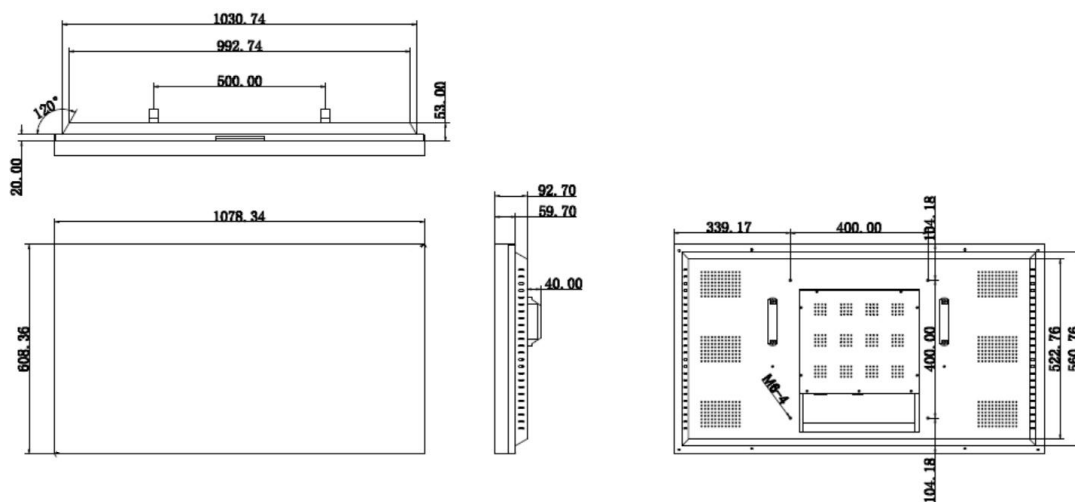

YODA LCD Video Wall with DP Loop SPEC

1. SPEC

LCD	SIZE	49 inch	55 inch
	MODEL	Y49LVWD-3.5	Y55LVWD-3.5
	LCM BRAND	BOE	BOE
	LCM TYPE	a-siTFT-LCD	a-siTFT-LCD
	BACKLIGHT	LED	LED
	ASPECT RATIO	16 : 9	16 : 9
	RESOLUTION	1920X1080	1920X1080
	CONTRAST	1200:1	1200:1
	FRAQUENCY	60Hz	60Hz
	BRIGHTNESS (LOW MODEL/ HIGH MODEL)	500 nit/800 nit	500 nit/800 nit
	PIXEL PITCH	0.56×0.56 (mm)	0.63×0.63(mm)
	DISPLAY COLORS	16.7M(8bits-true)	16.7M(8bits-true)
	COLOR GAMUT	72%	72%
	VIEWING ANGLE	89/89/89/89	89/89/89/89
	RESPONSE TIME	8ms	8ms
	ACTIVE AREAR	1074.24× 604.26 (mm)	1209.6×680.4 (mm)
	BEZEL GAP	3.5mm	3.5mm
LIFE TIME	30kH	30kH	
POWER	POWER SUPPLY	AC 100~240V,50/60Hz	AC 100~240V,50/60Hz
	POWER CONSUMPTION (LOW MODEL/HIGH MODEL)	140W/180W	185W/220W

DIMENSION	(mm)	1078.34× 608.36×92.7	1213.6×684.3×94.4
OPERATING ENVIRONMENT	OPERATING TEMPERATURE	0°C ~ 50°C	0°C ~ 50°C
	OPERATING HUMIDITY	10% ~ 80%	10% ~ 80%
INTERFACE	INPUT	HDMI/DVI/VGA/CVBS/DP	
	OUTPUT	DP	

LCD	SIZE	55 inch	65 inch
	MODEL	Y55LVWD-0.88	Y65LVWD-3.5
	LCM BRAND	BOE	BOE
	LCM TYPE	a-siTFT-LCD	a-siTFT-LCD
	BACKLIGHT	LED	LED
	ASPECT RATIO	16 : 9	16 : 9
	RESOLUTION	1920X1080	3840X2160
	CONTRAST	1200:1	1200:1
	FRAQUENCY	60Hz	60Hz
	BRIGHTNESS (LOW MODEL/HIGH MODEL)	500 nit/800 nit	500 nit
	PIXEL PITCH	0.63×0.63 (mm)	0.372×0.372(mm)
	DISPLAY COLORS	16.7M(8bits-true)	16.7M(8bits-true)
	COLOR GAMUT	72%	72%
	VIEWING ANGLE	89/89/89/89	89/89/89/89
	RESPONSE TIME	8ms	8ms
	ACTIVE AREAR	1209.6× 680.4 (mm)	1428.48×803.52 (mm)
	BEZEL GAP	0.88mm	3.5mm
LIFE TIME	30kH	30kH	

2. Dimension

2.1 49 inch dimension

2.2 55 inch (3.5mm bezel gap) dimension

2.3 55 inch (0.88mm bezel gap) dimension

2.4 65 inch dimension